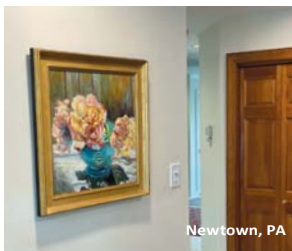

Art becomes a focal point, setting the tone for a room. It can also be a transition piece along the traffic patterns in a house. Enjoy seeing some of our recent favorites!

IVYLAND, PA

Two shots from the May 2021 Bucks County Designer House & Gardens. At left: In the library, *Last Light on the Delaware* by Jennifer Hansen Rolli. Above: Paintings by Jim Rodgers and Joseph Barrett on a freshly painted gallery wall in the living room.

Newtown, PA

Doylestown, PA

Solebury PA

Newtown, PA

Buckingham, PA

CONTINUING THROUGH JUNE 19, 2021:
JEAN CHILDS BUZGO
Vibrance

Silverman Gallery
 BUCKS COUNTY IMPRESSIONIST ART

Today's finest artists working in the New Hope tradition!
 IN BUCKINGHAM GREEN on Rt. 202
 4920 York Rd., PO Box 1 • Holicong, PA 18928
 215-794-4300 • www.silvermangallery.com