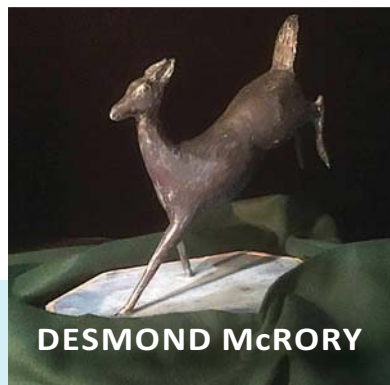

Our great selection of local artists . . . always showing at the Silverman Gallery!

THE SILVERMAN GALLERY IS PROUD TO REPRESENT THE WORK OF . . .

JOSEPH BARRETT

TRISHA VERGIS

EVAN HARRINGTON

DESMOND McRORY

JIM RODGERS

JONATHAN MANDELL

RHONDA GARLAND

DAVID STIER

JENNIFER HANSEN ROLLI

ANITA SHRAGER

GLENN HARRINGTON

JEAN CHILDS BUZGO