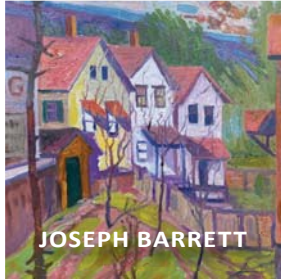

## How about a colorful, stress-free stay-cation with some Bucks County art?

JOSEPH BARRETT

ANITA SHRAGER

RHONDA GARLAND

DESMOND McRORY

TRISHA VERGIS

JONATHAN MANDELL

NO WATERING  
OR WEEDING  
REQUIRED . . .

SOMETHING  
FOR EVERY  
SEASON!

JENNIFER HANSEN ROLLI

DAVID STIER

EVAN HARRINGTON

JIM RODGERS

GLENN HARRINGTON

JEAN CHILDS BUZGO

*Today's finest artists working in the New Hope tradition:*  
JOSEPH BARRETT • JENNIFER HANSEN ROLLI  
GLENN HARRINGTON • DESMOND McRORY  
JONATHAN MANDELL • ANITA SHRAGER  
JEAN CHILDS BUZGO • JIM RODGERS • DAVID STIER  
EVAN HARRINGTON & TRISHA VERGIS

## Silverman Gallery

BUCKS COUNTY IMPRESSIONIST ART

IN BUCKINGHAM GREEN  
on Rt. 202, just north of PA 413  
4920 York Road, PO Box 1  
Holicong, PA 18928 • 215-794-4300  
[www.silvermangallery.com](http://www.silvermangallery.com)