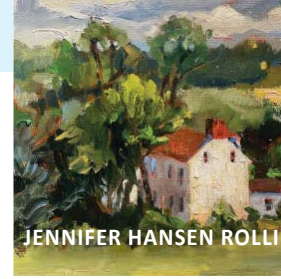

How about adding a little splash of color to your home or office this winter?

JOSEPH BARRETT

ANITA SHRAGER

RHONDA GARLAND

DESMOND McRORY

TRISHA VERGIS

JONATHAN MANDELL

GREAT THINGS DO
COME IN SMALL
PACKAGES

OVER 100 SMALL
PAINTINGS ARE NOW
ON DISPLAY!

EVAN HARRINGTON

DAVID STIER

JENNIFER HANSEN ROLLI

JIM RODGERS

GLENN HARRINGTON

JEAN CHILDS BUZGO

Today's finest artists working in the New Hope tradition:
JOSEPH BARRETT • JENNIFER HANSEN ROLLI
GLENN HARRINGTON • DESMOND McRORY
JONATHAN MANDELL • ANITA SHRAGER
JEAN CHILDS BUZGO • JIM RODGERS • DAVID STIER
EVAN HARRINGTON & TRISHA VERGIS